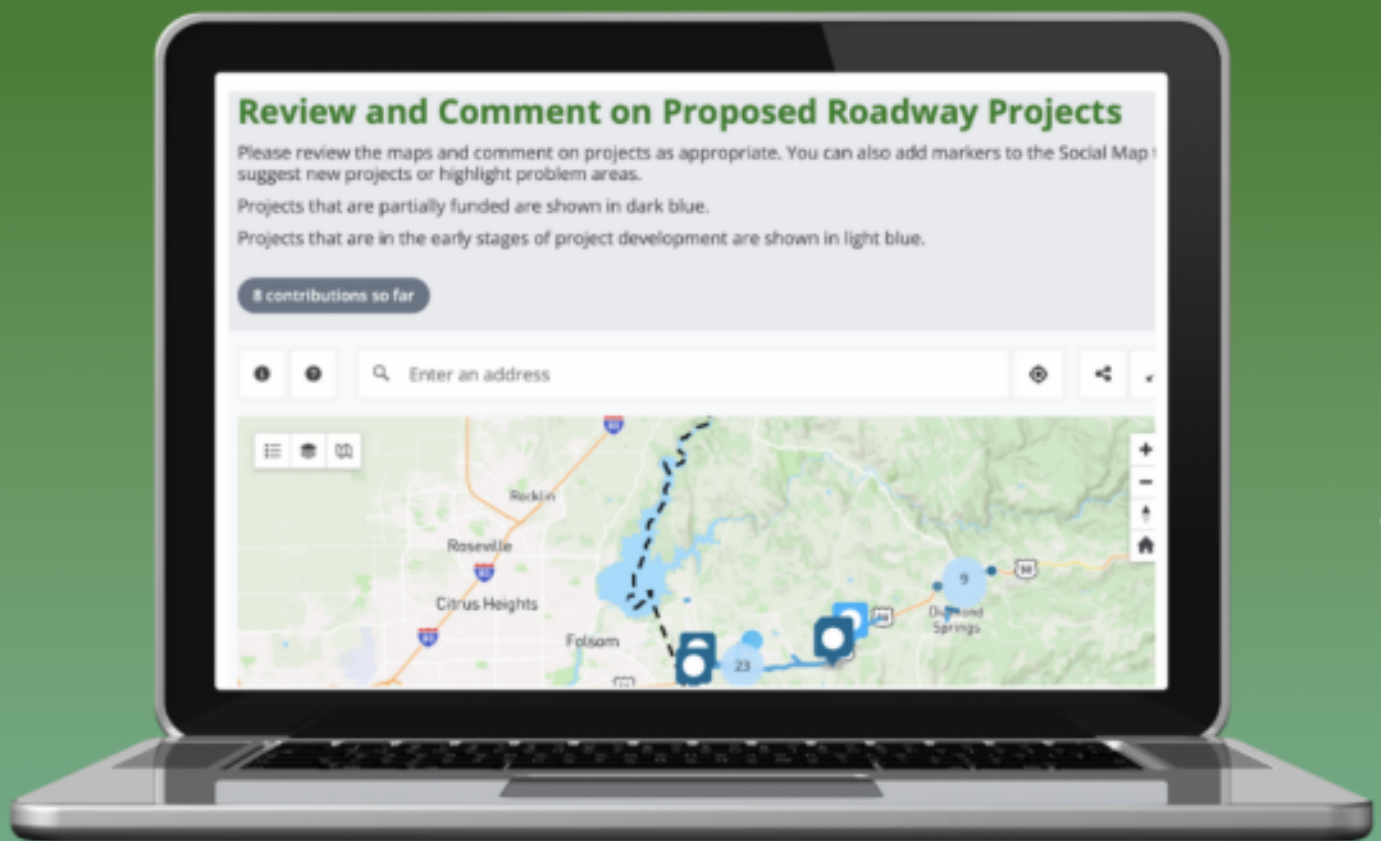

# EDCTC Next Generation Transportation Investments Strategy

## Help Shape the Future of Western El Dorado County Transportation

Learn more about the Regional Transportation Plan (RTP) in the informational video below:

Last chance to review and share your comments! Our Interactive Project Map Closes on January 21<sup>st</sup>!

[Visit the Website](#)

Use our Online Social Mapping Tool to review and comment on proposed transportation projects, suggest new projects, or identify problem areas.